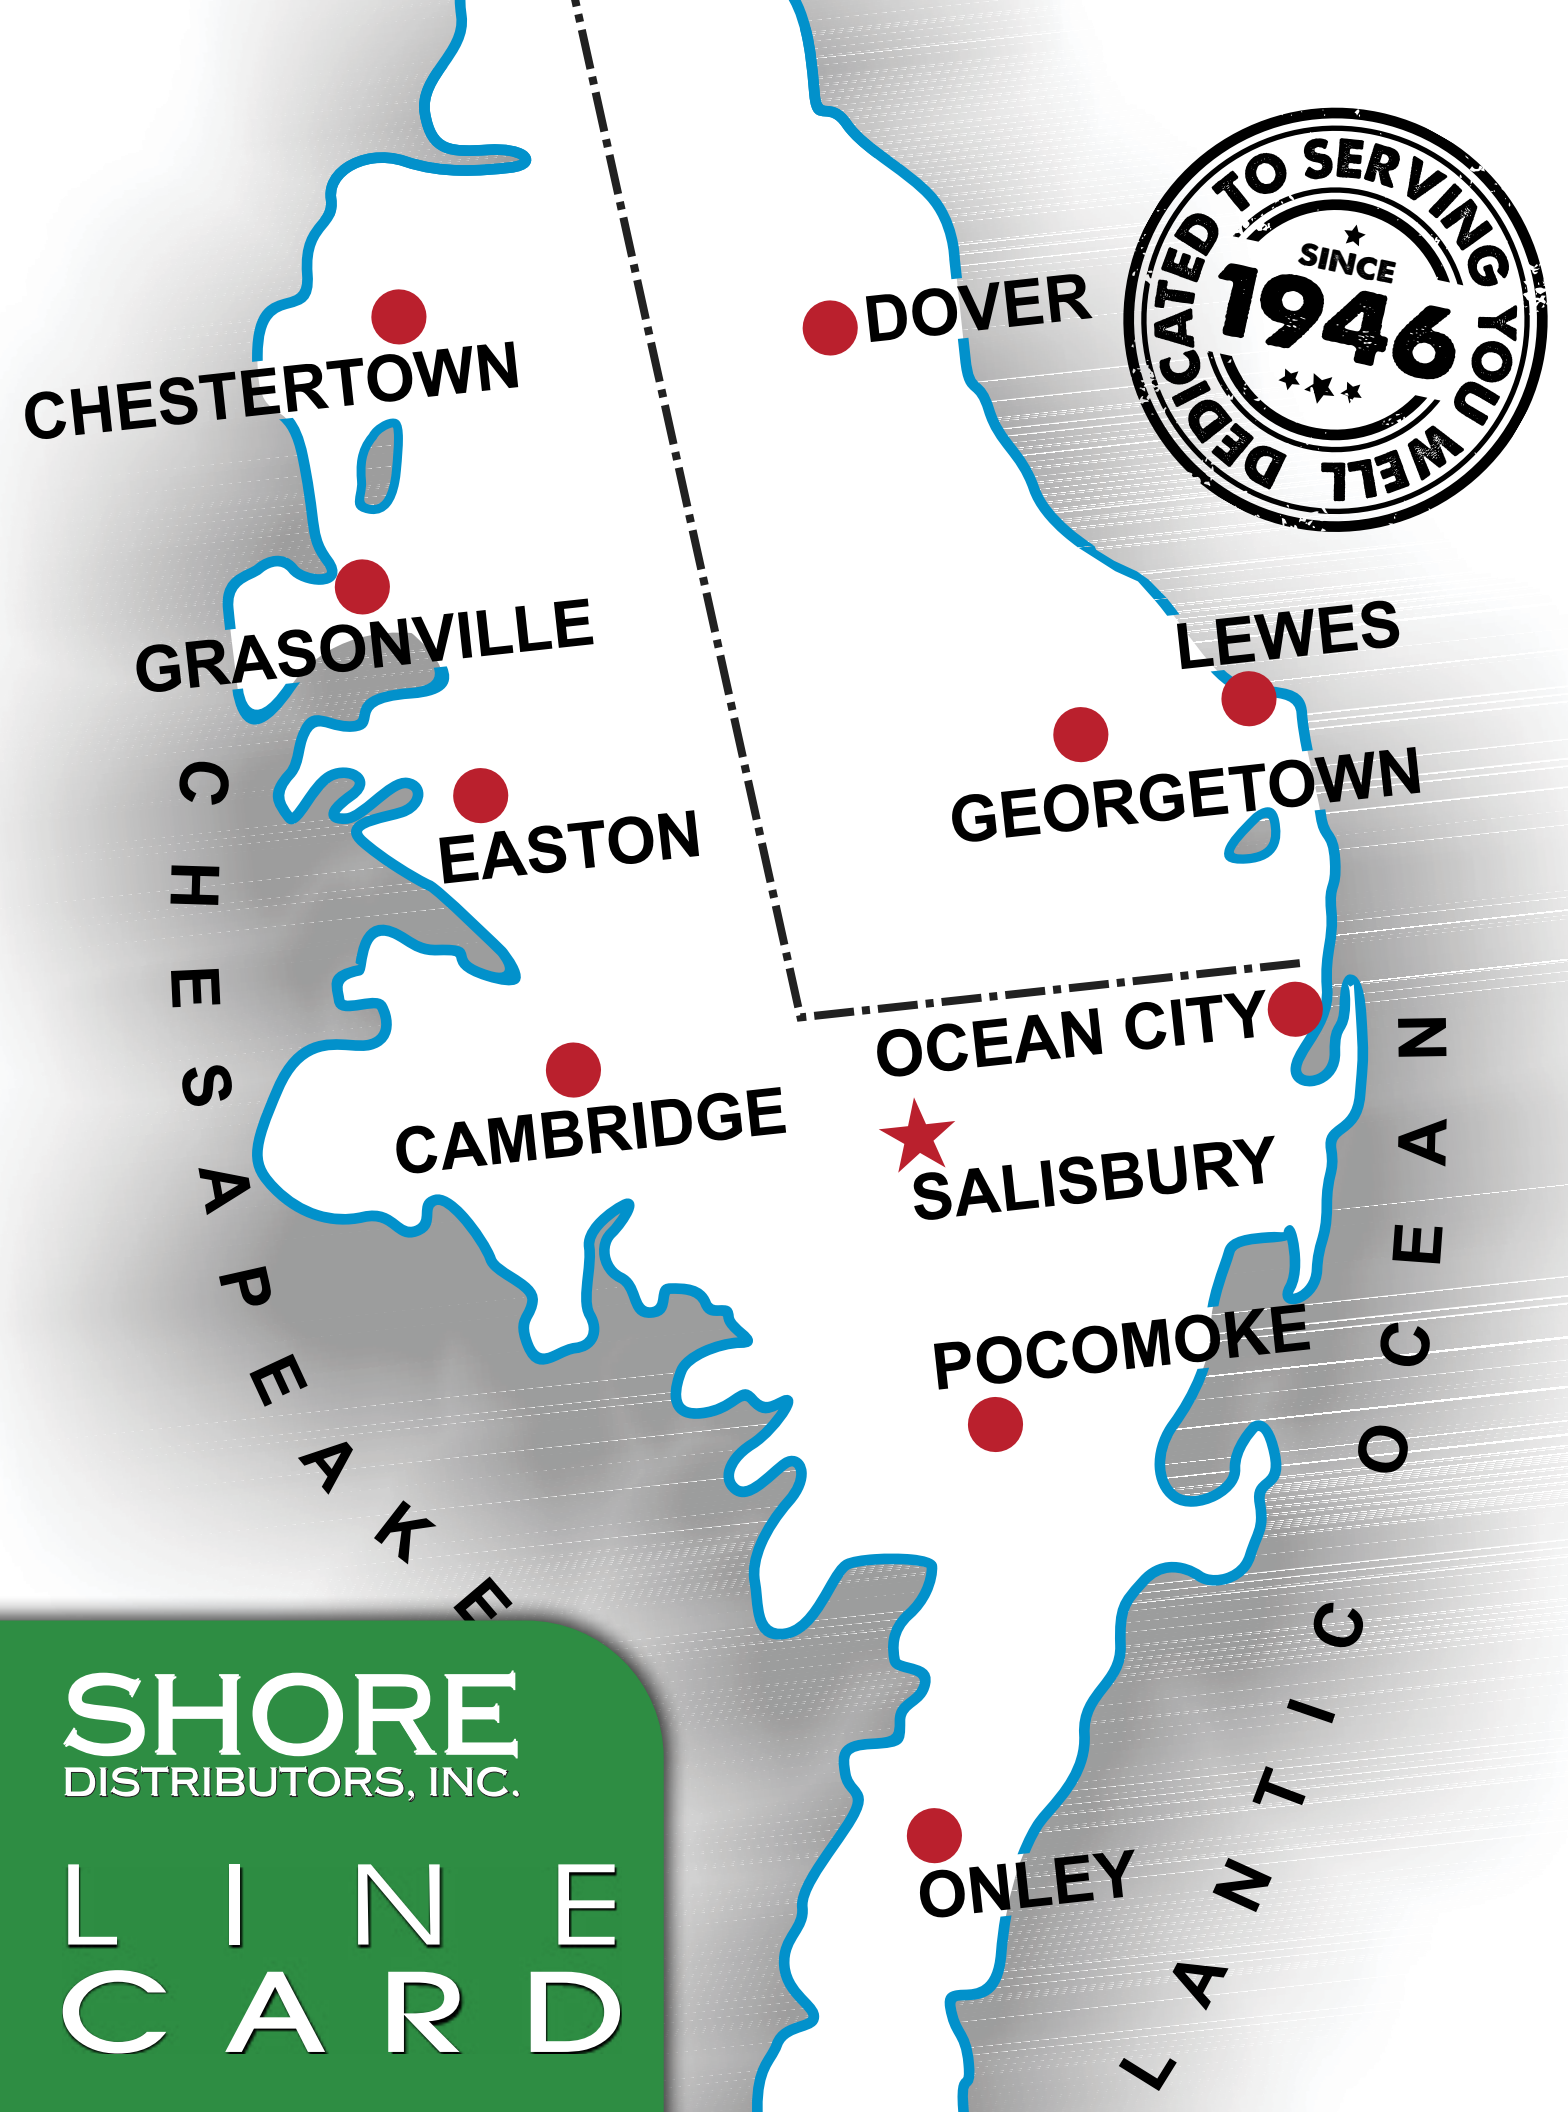

SERVING THE DELMARVA PENINSULA

SHORE
DISTRIBUTORS, INC.

Presort Std.
U.S. Postage
PAID
Columbia Sta., Ohio
Permit No. 54

3-22

**11 LOCATIONS
ACROSS DELMARVA**

- SALISBURY, MD** 807 Brown St. Salisbury, MD 21804
(P) 410-749-3121 • (F) 410-749-6081
TRAINING INFO: 410-749-3121
- EASTON, MD** 20 Creamery Lane Easton, MD 21601
(P) 410-822-2810 • (F) 410-820-9064
- ONLEY, VA** 20474 Washington Street Onley, VA 23418
(P) 757-787-2415 • (F) 757-787-3297
- DOVER, DE** 650 S. Governors Avenue Dover, DE 19901
(P) 302-736-6677 • (F) 302-736-6223
- POCOMOKE, MD** 1606 Market Street Pocomoke, MD 21851
(P) 410-957-1363 • (F) 410-957-2367
- CHESTERTOWN, MD** 305 College Avenue Chestertown, MD 21620
(P) 410-778-3122 • (F) 410-778-5450
- OCEAN CITY, MD** 8401 Coastal Highway Ocean City, MD 21842
(P) 410-524-1850 • (F) 410-524-0230
- GEORGETOWN, DE** 20601 Dupont Blvd. Unit 2 Georgetown, DE 19947
(P) 302-856-2800 • (F) 302-856-1720
- LEWES, DE** 18400 Highway One Lewes, DE 19958
(P) 302-645-6266 • (F) 302-645-5694
- GRASONVILLE, MD** 207 Station Lane Grasonville, MD 21638
(P) 410-827-8616 • (F) 410-827-4789
- CAMBRIDGE, MD** 401A Dorchester Avenue Cambridge, MD 21613
(P) 410-221-0420 • (F) 410-221-0034

VISIT US ONLINE

WWW.SHOREDIST.COM

SHORE
DISTRIBUTORS, INC.
LINE CARD

WHO WE ARE – OUR LEGACY, EXPERIENCE

John E. Morris | Founder

SHORE
DISTRIBUTORS, INC.
DELAWARE

*Dedicated to
Serving You Well*
Since 1946

- 45 associates
- 11 locations
- Premium products, services and people

ABOUT SHORE

In 1946, Shore Distributors, Inc. opened its doors in Salisbury, Maryland with the singular goal to serve the Eastern Shore with the finest HVAC and plumbing products. For nearly eight decades, our dedicated team has worked hard to continually earn the trust of our valued customers and vendors, and to build strong and enduring relationships.